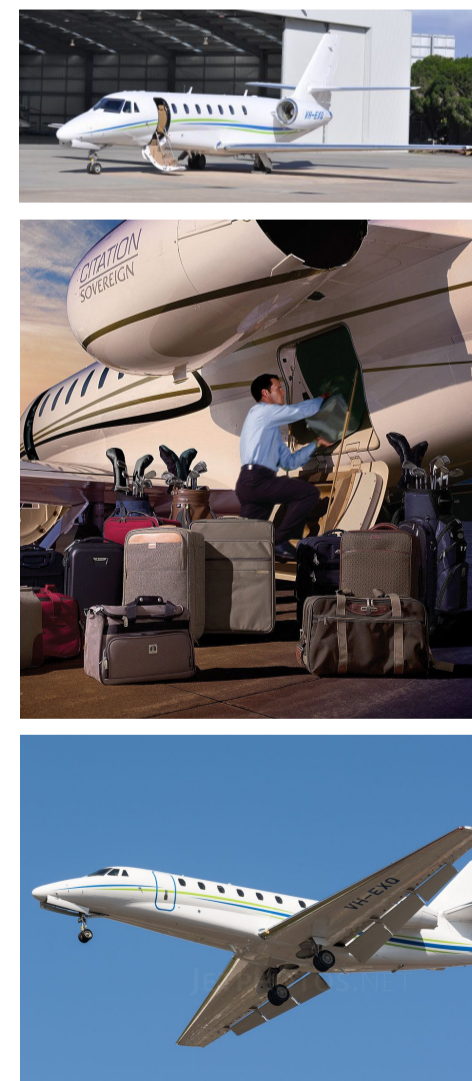

# CESSNA CITATION SOVEREIGN

A machine designed for domestic travel in utmost comfort, the Cessna Citation Sovereign is a modern mid size jet offering unbeatable value.

Appointed in light grey leather, the Citation Sovereign is set out with a club style seating arrangement up front, with a side facing lounge at the rear. Offering the largest baggage compartment in the mid-size class, this particular aircraft also has an on-board bathroom, refreshment centre and can be chartered with a flight attendant.

All flights are staffed by two pilots; and include an assortment of light snacks and refreshments.

## TECHNICAL SPECIFICATIONS

**SEATS** - 8 Passengers

**CREW** - 2 Pilots

**RANGE** - 2,900nm | 5,400km

**CRUISE ALTITUDE** - 47,000ft

## CABIN AMENITIES

**ON BOARD BATHROOM**

**LARGE CARGO CAPACITY**

**REFRESHMENT CENTRE**

**IN FLIGHT ENTERTAINMENT**

**BUSINESS TABLES**

**NAVYAIR**

**1300 759 722**